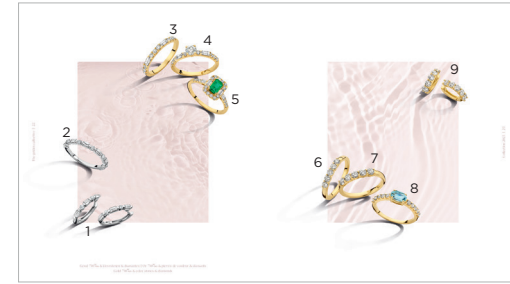

P. 2-3

1	065929/XA	RING PINK GOLD + DIAMOND 0,590 CT + PINK SAPPHIRE BAGUE OR ROSE + DIAMANT 0,590 CT + SAPHIR ROSE	€ 4559
2	065926/A	RING WHITE GOLD + DIAMOND 0,590 CT BAGUE OR BLANC + DIAMANT 0,590 CT	€ 4245
3	065925/A	RING YELLOW GOLD + DIAMOND 0,700 CT BAGUE OR JAUNE + DIAMANT 0,700 CT	€ 5029

P. 4-5

1	066108/A	EARRINGS YELLOW GOLD + DIAMOND 0,320 CT BOUCLES D'OREILLES OR JAUNE + DIAMANT 0,320 CT	€ 2685
2	066110/A	NECKLACE YELLOW GOLD + DIAMOND 0,710 CT COLLIER OR JAUNE + DIAMANT 0,710 CT	€ 5659
3	91NL37/A	RING YELLOW GOLD + DIAMOND 0,190 CT BAGUE OR JAUNE + DIAMANT 0,190 CT	€ 1499
4	91NL43/A	RING YELLOW GOLD + DIAMOND 0,300 CT BAGUE OR JAUNE + DIAMANT 0,300 CT	€ 2095
5	91NL51/A	RING YELLOW GOLD + DIAMOND 0,500 CT BAGUE OR JAUNE + DIAMANT 0,500 CT	€ 4279

P. 6-7

1	066039/A	EARRINGS YELLOW GOLD + DIAMOND 0,380 CT BOUCLES D'OREILLES OR JAUNE + DIAMANT 0,380 CT	€ 1945
2	066038/A	NECKLACE YELLOW GOLD + DIAMOND 0,300 CT COLLIER OR JAUNE + DIAMANT 0,300 CT	€ 2035
3	92BY51/A	NECKLACE YELLOW GOLD + FINE AQUA MARINE COLLIER OR JAUNE + DIAMANT 0,500 CT	€ 3979
4	92BY37/A	NECKLACE YELLOW GOLD + DIAMOND 0,190 CT COLLIER OR JAUNE + DIAMANT 0,190 CT	€ 1299
5	92BY43/A	NECKLACE YELLOW GOLD + DIAMOND 0,300 CT COLLIER OR JAUNE + DIAMANT 0,300 CT	€ 1799

P. 8-9

1	066155	EARRINGS YELLOW GOLD BOUCLES D'OREILLES OR JAUNE	€ 699
2	066153/20	BRACELET YELLOW GOLD 20 CM BRACELET OR JAUNE 20 CM	€ 4275

P. 10-11